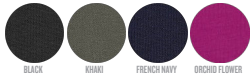

#### COLORS

BLACK KESHI FRENCH NAVY ORCHID FLOWER

#### ESSENTIAL HEATHERS

MID HEATHER GREY CREAM HEATHER GREY