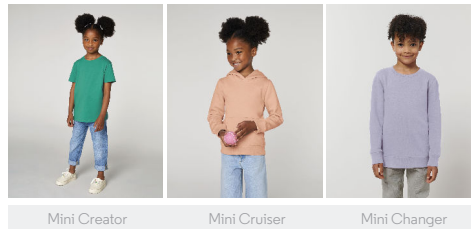

Combo options

Mini Creator

Mini Cruiser

Mini Changer

Shell : Terry , 85% gekämmte ringgesponnene Bio-Baumwolle , 15% recyceltes Polyester , Vorgewaschen , Weicher Griff , 280 GSM

Printing Specifications

Informationen zu geeigneten Drucktechniken sind dem Druckleitfaden zu entnehmen.

Certifications & memberships

Wash Instructions

Mit ähnlichen Farben waschen, Aufdruck nicht bügeln, auf links waschen und bügeln.